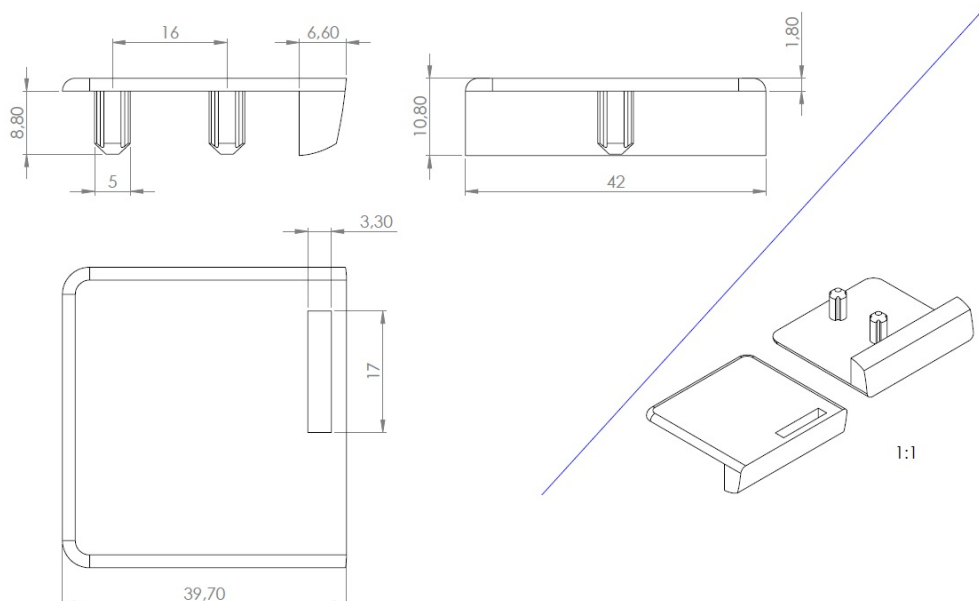

## Description:

Edge Striker F/Double Door Lock "Square", Gold Plated, W/ Knock In Pins  $\varnothing 5 \times 9 \text{mm}$

## Item number:

14.09.568-0

| Units | Box | Carton | HS Code    | Barcode  |
|-------|-----|--------|------------|--|
| Pcs.  | 24  | 480    | 8301600090 |  |
|       |     |        |            | 5704866049528  |