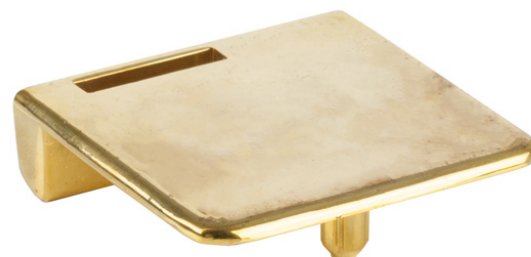

PRODUCT SHEET

Description:

Edge Striker F/Double Door Lock "Square", Gold Plated, W/ Knock In Pins $\varnothing 5 \times 9 \text{mm}$

Item number:

14.09.568-0

Units	Box	Carton	HS Code	Barcode
Pcs.	24	480	8301600090	
				5704866049528

SISO A/S

Mileparken 11
DK-2740 Skovlunde
Denmark
VAT: DK 24786013

Phone +45 45 830 900

www.siso.dk
siso@siso.dk

Danske Bank
Nytorv Branch
Copenhagen
SWIFT: DABADKKK

Account no.
4180 3112 112936
IBAN Account
DK7230003112112936